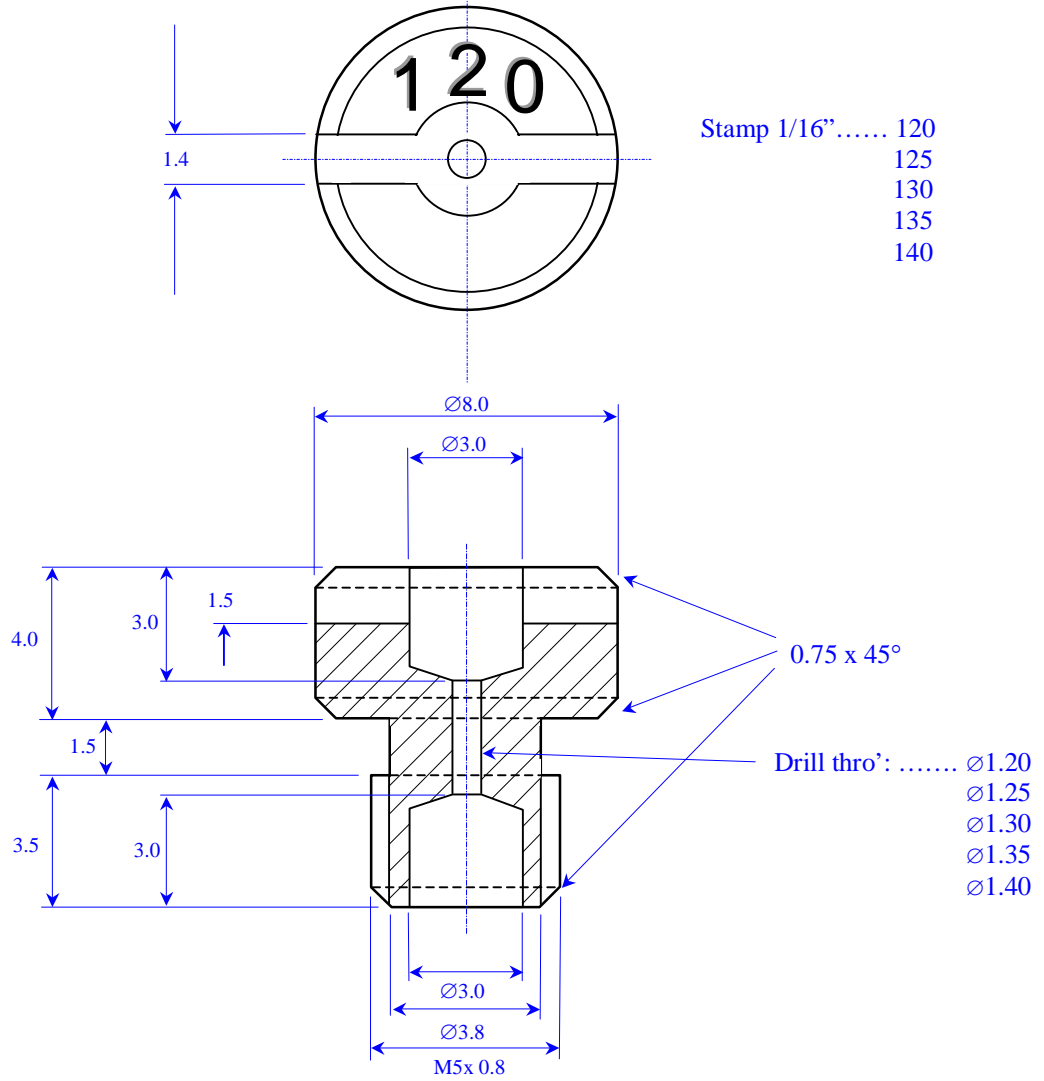

**Main Jet**

Scale – 5:1  
Material: - Brass

**Air Corrector / Enrichment Jet**